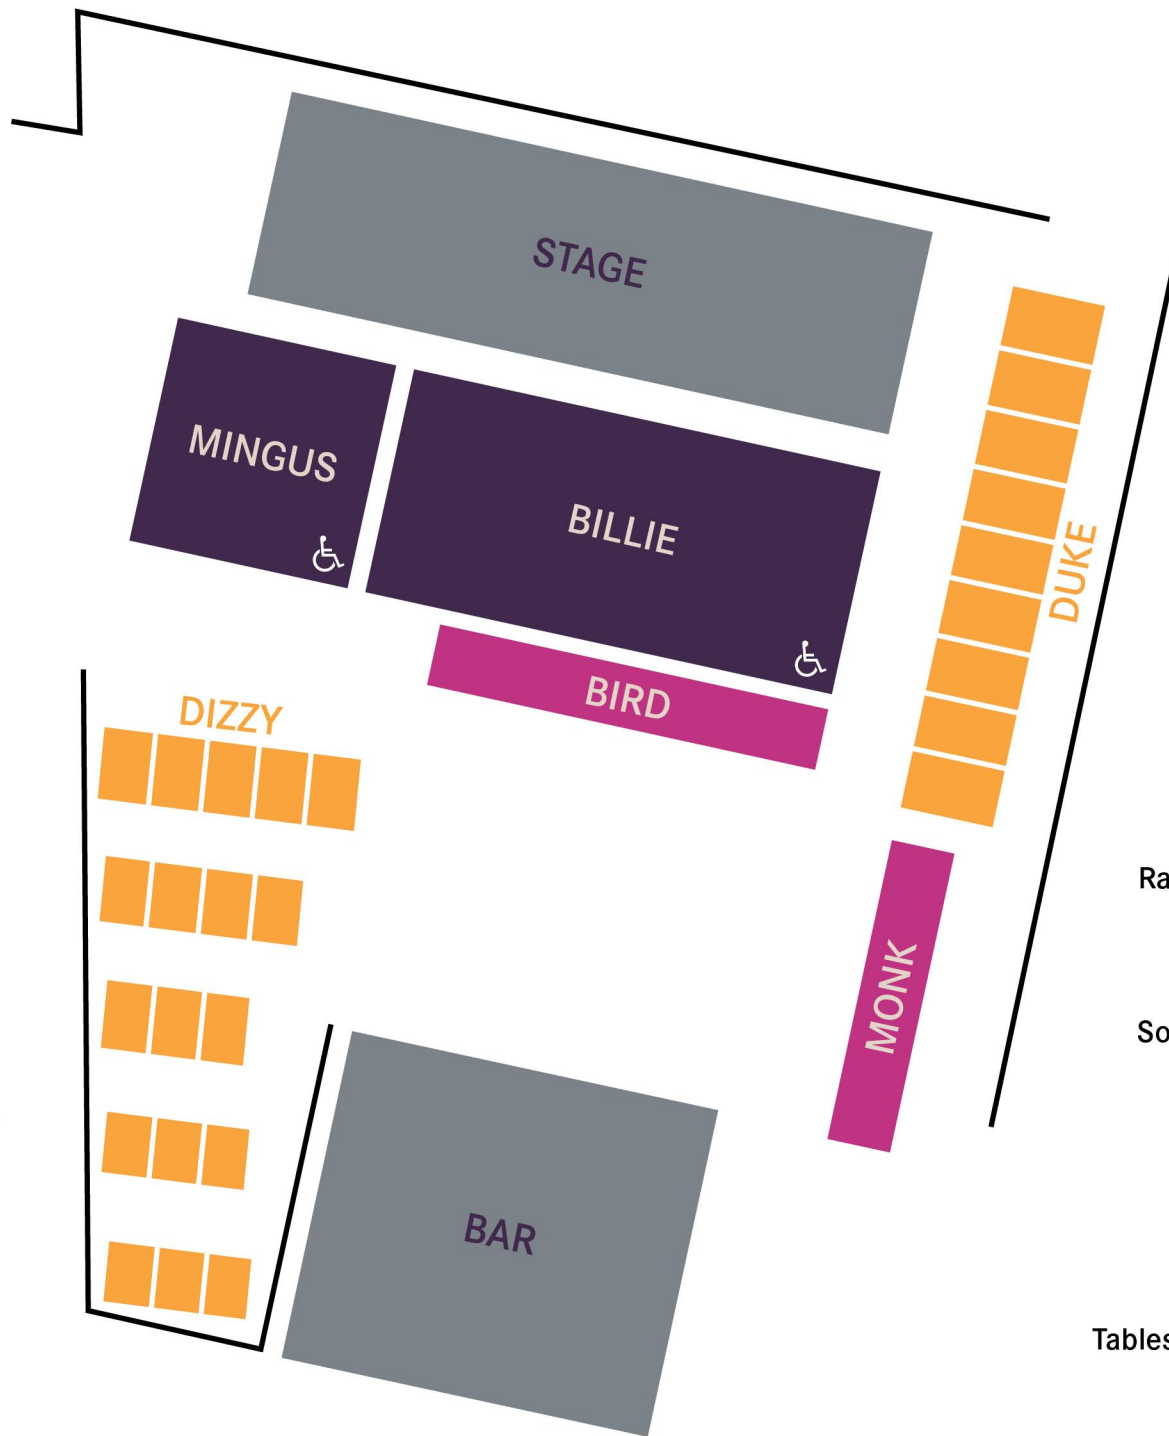

SEATING PLAN

ENTRANCE

Bar Rail & Stools

Raked Theatre Seating with Tables

Some Tables Have Restricted View

Conventional Table Seating

Tables Suitable for Wheelchair access